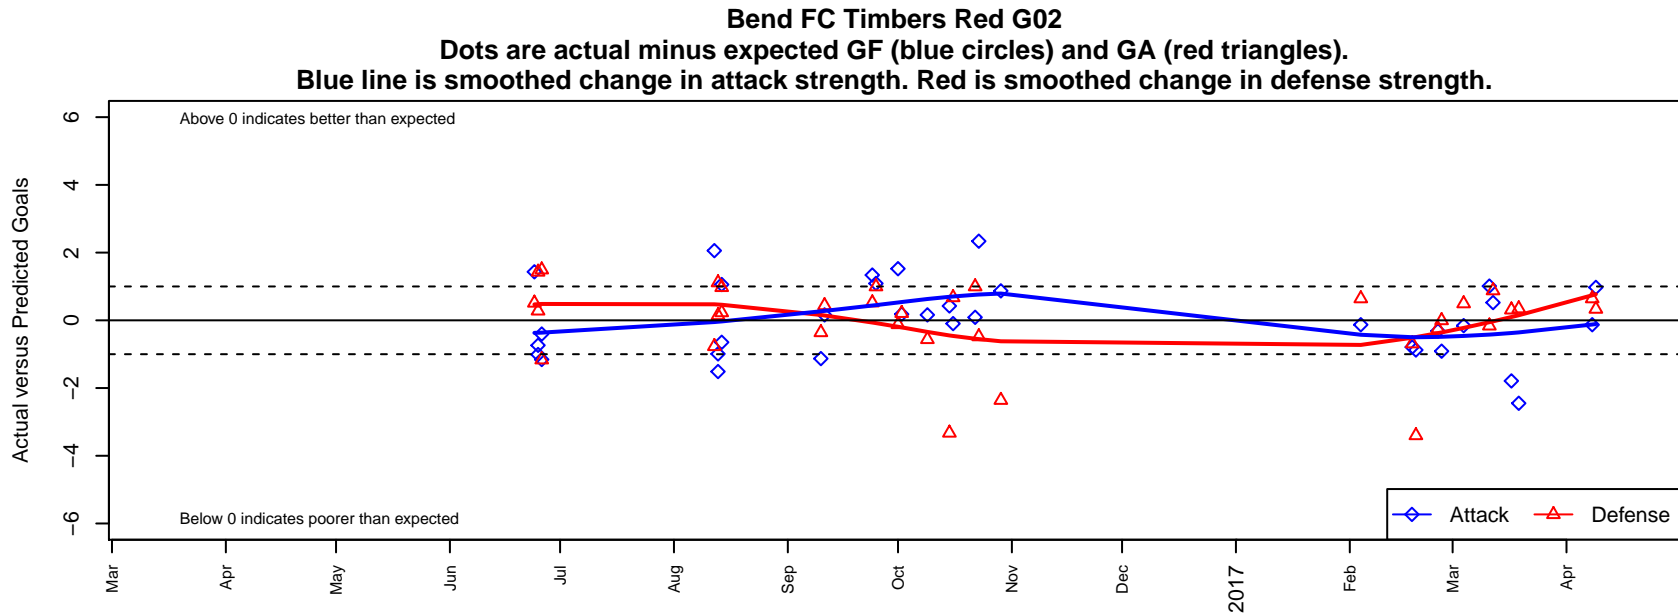

Bend FC Timbers Red G02

Bend FC
 Bend, OR
 G02 total strength=1435
 attack=9.38 defense=8.68
 fall league = PTT G02 Div 1
 spr league = Win OYS G02 Div 1 Red

alt names used:
 BEND FC TIMBERS BFCT 02G RED (USA)
 Bend FC Timbers 02G Red
 Bend FC Timbers 02G RED
 Bend FC Timbers 02G RED
 Bend FC Timbers 02G RED

Venues played:
 2016 Clash At the Border Div 1 Gold/Silver U15
 2016 Bend Premier Cup Mallory Weber (Silver)
 2016 PTT G02 Division 1
 2016 Win OYS G02 Division 1 Red
 2016 OYS Presidents Cup G02

**attack and defense variance (black dot)
relative to other teams
and top 10 in region**