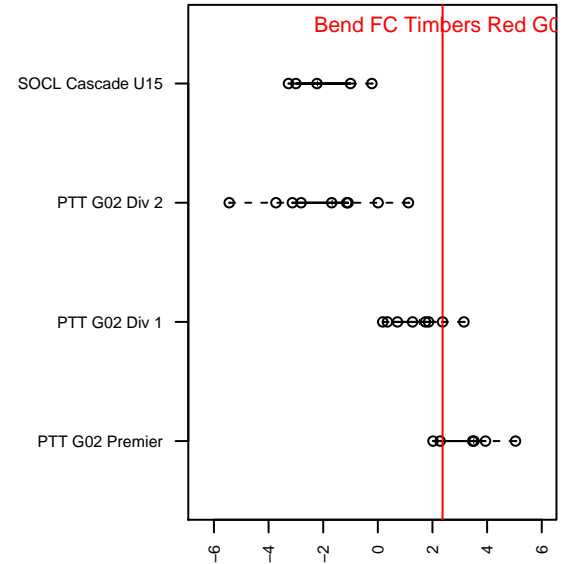

**attack and defense rating
relative to others at age
and all opponents in last 13 months**